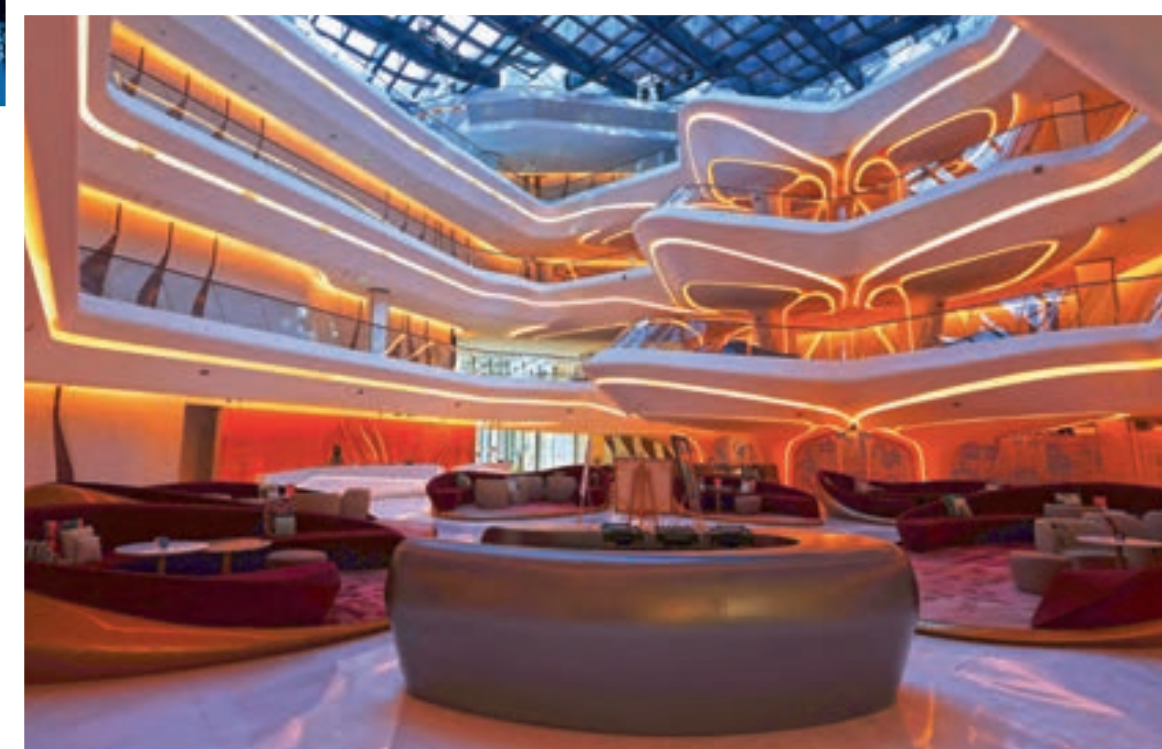

September 2025

wk	Mon	Tue	Wed	Thu	Fri	Sat	Sun
36	1	2	3	4	5	6	7
37	8	9	10	11	12	13	14
38	15	16	17	18	19	20	21
39	22	23	24	25	26	27	28
40	29	30					

The Opus, Dubai, UAE

The Opus by Zaha Hadid, in Dubai's Business Bay district, is an architectural wonder. A giant glass cube with a 'carved' central void, the hotel is actually two separate towers, joined at top and bottom by an asymmetric, three-storey bridge, to create the front-facing façade.