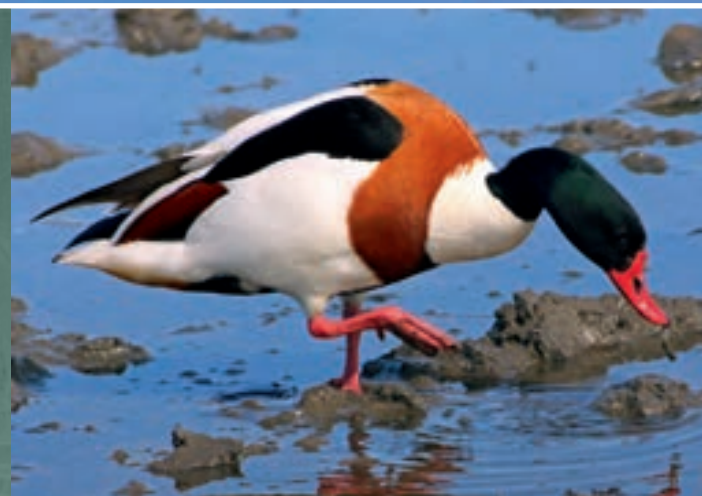

**GOSHAWK** (ACCIPITER GENTILIS)

The elusive goshawk is the ultimate woodland predator, a powerful and rather fierce-looking raptor with wings designed for weaving through trees to hunt its prey. It flies low and makes short dashes to seize other birds, often quite large ones, or small mammals on the forest edge or open ground. The nest is built close to a tree trunk and reused for several years. **How to identify:** Goshawks are large birds with a prominent brow, broad wings, grey on top and cream or white underneath, long yellow legs and sharp talons.

### SHELDUCK (TADORNA TADORNA)

Shelducks feed by digging or dabbling for invertebrates, small fish, worms and seeds. Found on muddy shores, estuaries and salt marshes around the UK coast, they have spread inland to flooded gravel pits. In winter resident shelducks are joined by thousands of migrating birds. Ducklings are often left in crèches, guarded by a single pair of adults. **How to identify:** a medium, goose-like duck with a dark green head and bright red bill. It has a chestnut-brown band around the breast and black patches on the back and wings.